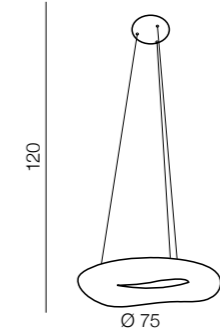

Donut Pendant
CCT 75 **LED**

AZ2674
LED 164W 13940lm
CCT 2700-6000K dimm
power dimmable
acryl