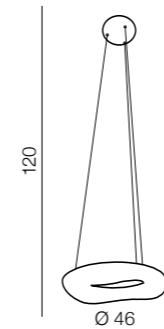

Donut Pendant
CCT 46 **LED**

AZ2672
LED 64W 5440lm
CCT 2700-6000K dimm
power dimmable
acryl