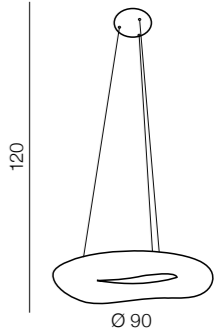

Donut Pendant
CCT 91 **LED**

AZ2675
LED 216W 18360lm
CCT 2700-6000K dimm
power dimmable
acryl