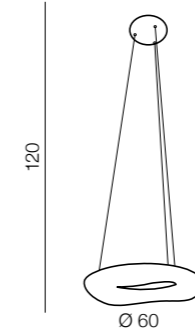

Donut Pendant
CCT 60 **LED**

AZ2673
LED 64W 5440lm
CCT 2700-6000K dimm
power dimmable
acryl