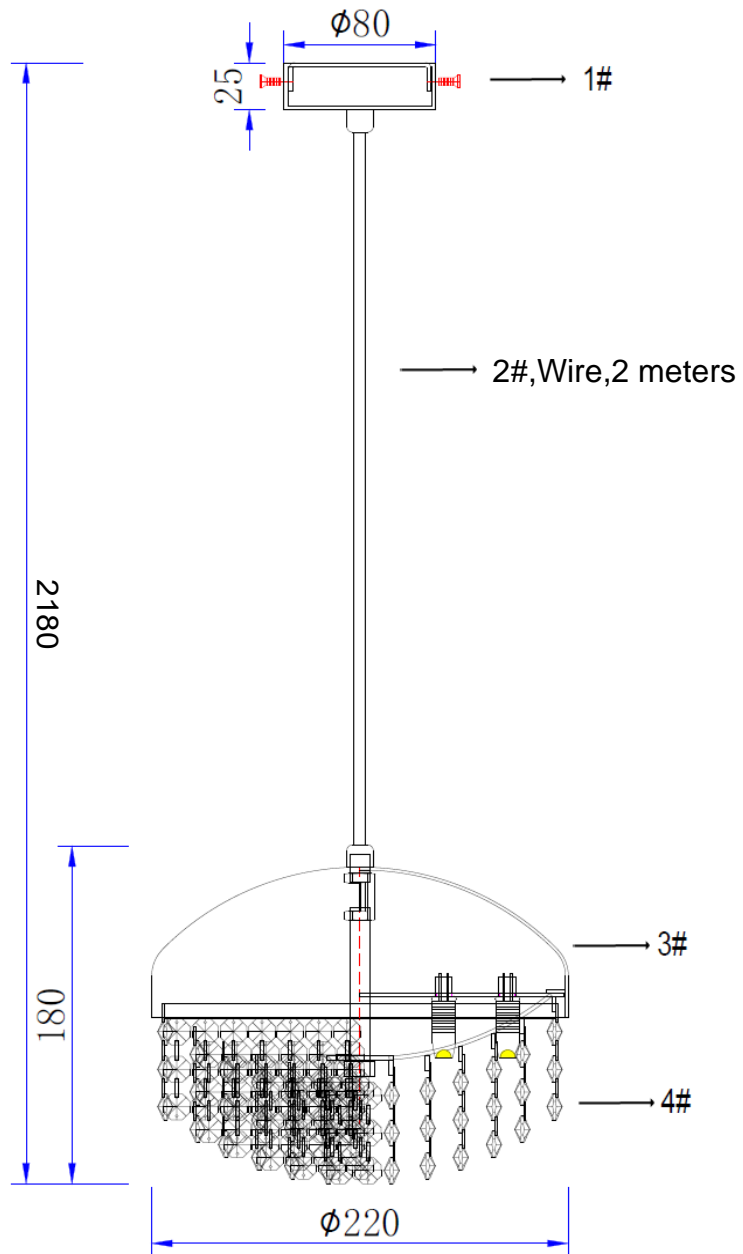

MODEL:10905+5/S

Size: Dia.220 x Body Ht.180mm

1# Plan of the hanging bar

1#	Hanging bar	1pc
	Canopy	1pc
2#	Wire,2 meters	1pc
3#	Lamp body	1pc
	G4 lamp holder	10pcs
4#	Crystal	161sets