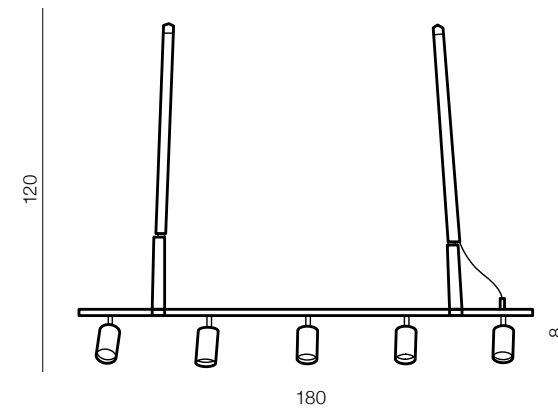

Conflux

new 158

Conflux 8

AZ2639
(smoke glass/black)
8x G9 Max 33W
steel/glass

Conflux 14

AZ2908
14x G9 Max 33W
steel/glass

Biram

159 new

1 BLACK/GOLD

2 BLACK/CHROME

Biram

- 1 **AZ2637** (black/gold)
- 2 **AZ2638** (black/chrome)

5x GU10 Max 33W
metal