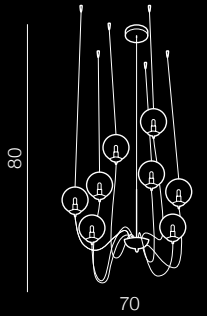

Conflux

new 158

Conflux 8

AZ2639
(smoke glass/black)
8x G9 Max 33W
steel/glass

Conflux 14

AZ2908
14x G9 Max 33W
steel/glass

Biram

159 new

1 BLACK/GOLD

2 BLACK/CHROME

Biram

- 1 **AZ2637** (black/gold)
- 2 **AZ2638** (black/chrome)

5x GU10 Max 33W
metal