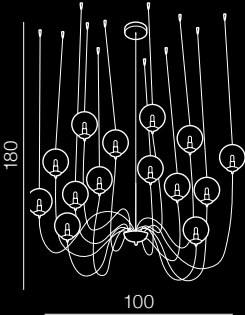

Conflux

new 158

Conflux 8

AZ2639
(smoke glass/black)
8x G9 Max 33W
steel/glass

Conflux 14

AZ2908
14x G9 Max 33W
steel/glass

Biram

159 new

1 BLACK/GOLD

2 BLACK/CHROME

Biram

- 1 **AZ2637** (black/gold)
- 2 **AZ2638** (black/chrome)

5x GU10 Max 33W
metal