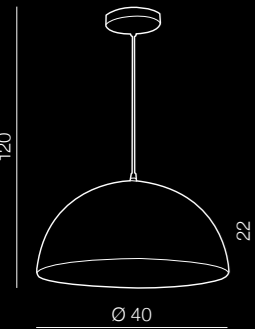

Jim

292

1 BLACK/COPPER

2 WHITE/COPPER

Jim

- 1 AZ1653 (black)
 - 2 AZ1654 (white)
- E27 1x MAX60W
metal

Clare

293

Clare

- AZ1656 (brown)
- E27 1x MAX60W
metal/glass