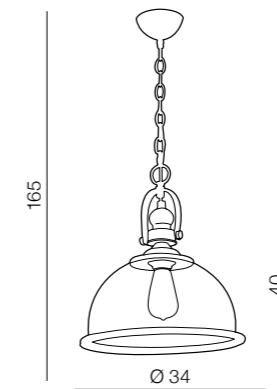

Jim

292

1 BLACK/COPPER

2 WHITE/COPPER

Jim

- 1 AZ1653 (black)
 - 2 AZ1654 (white)
- E27 1x MAX60W
metal

Clare

293

Clare

- AZ1656 (brown)
- E27 1x MAX60W
metal/glass