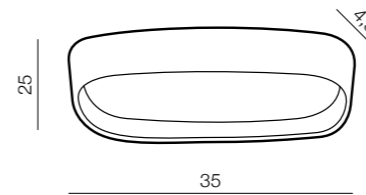

325 new

1 WHITE

2 GREY

3 BLACK

Pienza 3000k LED

- 1 **AZ2719** (white)
- 2 **AZ2721** (grey)
- 3 **AZ2723** (black)

LED 24W 1900lm
3000K dimmable
acryl/aluminium

Pienza 4000k LED