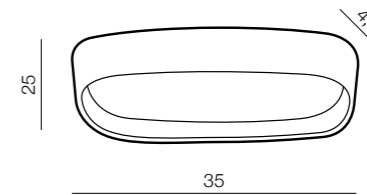

325 new

1 WHITE

2 GREY

3 BLACK

Pienza 3000k LED

- 1 **AZ2719** (white)
- 2 **AZ2721** (grey)
- 3 **AZ2723** (black)

LED 24W 1900lm
3000K dimmable
acryl/aluminium

Pienza 4000k LED