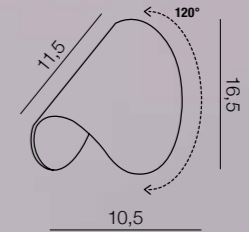

Ceres

185

new

Ceres LED

- 1 AZ2798 (white)
- 2 AZ2954 (black)

LED 6W 720lm
3000K IP44
aluminium

1 WHITE

2 BLACK