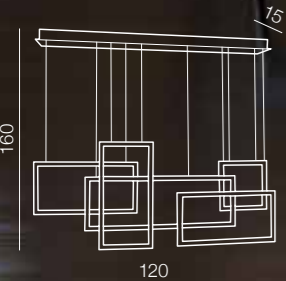

Quadratus

DIMM

77

new

1 WHITE

2 BLACK

READY DIMM POWER

Quadratus LED

- 1 AZ2850 (black)
- 2 AZ2951 (white)

LED 105W 6500lm
3000K dimable
aluminium/acrylic

Quadratus Wall LED

- 1 AZ2993 (white)
- 2 AZ2994 (black)

LED 80W 4800lm 3000K
aluminium/acrylic

bracket is placed
at the center of the frame