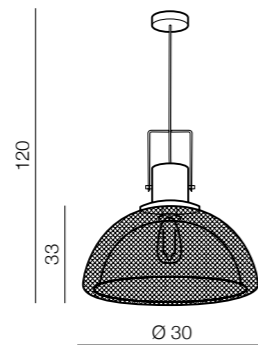

Balde

Terata

new 282

283 new

1 BLACK

2 COPPER

Balde

- 1 AZ2676 (black)
- 2 AZ2677 (copper)