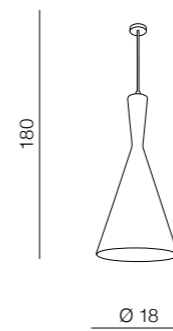

1 WHITE/GOLD

2 BLACK/GOLD

Mix

- 1 AZ1339 WH/GO (white/gold)
- 2 AZ1338 BK/GO (black/gold)

3x E27 MAX 60W  
aluminium

1 WHITE/GOLD

2 BLACK/GOLD

Vita