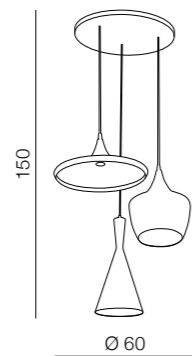

1 WHITE/GOLD

2 BLACK/GOLD

Mix

- 1 AZ1339 WH/GO (white/gold)
- 2 AZ1338 BK/GO (black/gold)

3x E27 MAX 60W  
aluminium

1 WHITE/GOLD

2 BLACK/GOLD

Vita

- 1 AZ1340 WH/GO (white/gold)
- 2 AZ1405 BK/GO (black/gold)

1x E27 MAX 60W  
aluminium