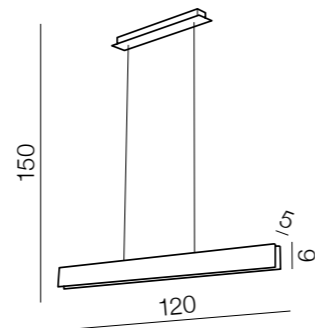

Laria

Norman

new 128

129

**Laria LED**

**AZ2700**  
 (natural exotic wood)  
 LED UP 10W / LED DOWN 40W  
 3000lm 3000K  
 wood/acrylic

**Norman XL LED**

1 **AZ1685** (white)  
 2 **AZ1686** (wood)  
 LED 29W, 1740 lm  
 aluminium

**Norman White Wall M LED**

**AZ1683**  
 (white)  
 LED 13W, 780 lm  
 aluminium

**Norman White Wall L LED**

**AZ1684**  
 (white)  
 LED 17W, 1020 lm  
 aluminium

**Norman White Wall XL LED**

**AZ1888**  
 (white)  
 LED 23W, 1215 lm  
 aluminium