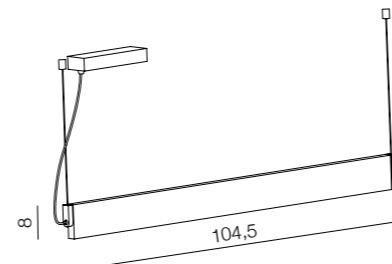

Laria

Norman

new 128

129

**Laria LED**

**AZ2700**  
 (natural exotic wood)  
 LED UP 10W / LED DOWN 40W  
 3000lm 3000K  
 wood/acrylic

**Norman XL LED**

1 **AZ1685** (white)  
 2 **AZ1686** (wood)  
 LED 29W, 1740 lm  
 aluminium

**Norman White Wall M LED**

**AZ1683**  
 (white)  
 LED 13W, 780 lm  
 aluminium

**Norman White Wall L LED**

**AZ1684**  
 (white)  
 LED 17W, 1020 lm  
 aluminium

**Norman White Wall XL LED**

**AZ1888**  
 (white)  
 LED 23W, 1215 lm  
 aluminium