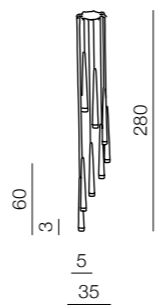

Stylo 8 MULTICOLOR

- 1 AZ0161 (black)
- 2 AZ0209 (white)
- 3 AZ0257 (chrome)

G9 8x 40W
metal/glass