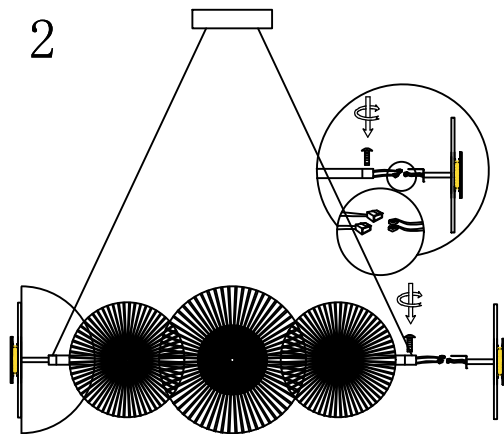

1

4

MODEL: 4548+2/S

2

5

3

6

Safety precautions:

1. The power do not exceed the prescribed range (rated voltage AC220-240V 50Hz).
2. Please cut off the power supply while replacing the light source and other maintenance operation .
3. The plate fixed on the ceiling must be able to withstand the weight more than 3 times of the object.
4. After installation is complete, check the glass right or not? If it is damaged, it should be replaced immediately.