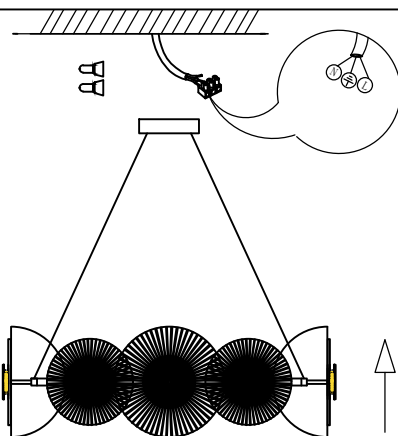

1

4

MODEL: 4548+2/S

2

5

3

6

Safety precautions:

1. The power do not exceed the prescribed range (rated voltage AC220-240V 50Hz).
2. Please cut off the power supply while replacing the light source and other maintenance operation .
3. The plate fixed on the ceiling must be able to withstand the weight more than 3 times of the object.
4. After installation is complete, check the glass right or not? If it is damaged, it should be replaced immediately.