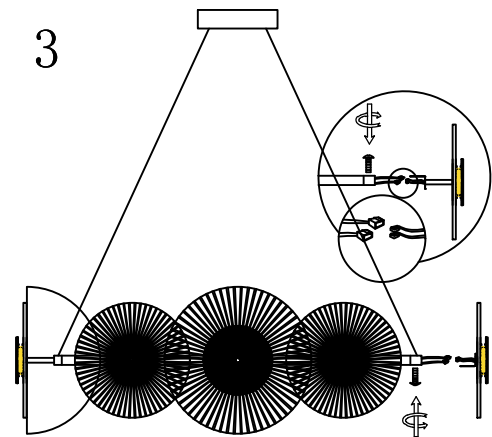

1

4

MODEL: 4548+2/S

2

5

3

6

Safety precautions:

1. The power do not exceed the prescribed range (rated voltage AC220-240V 50Hz).
2. Please cut off the power supply while replacing the light source and other maintenance operation .
3. The plate fixed on the ceiling must be able to withstand the weight more than 3 times of the object.
4. After installation is complete, check the glass right or not? If it is damaged, it should be replaced immediately.