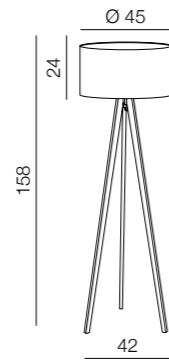

1 BLACK

2 WHITE

3 GREY

Tripod Wood

LAMP BODY + SHADE

E27 1x60W
natural oak wood fabric

Lamp bodies

+

Shades

=

Bodies + Shades

Tripod Wood
LAMP BODY
AZ3013

+

Shade TF Floor 45
AZ2968 Ø 45 (black)

=

Shade TF Floor 45
AZ3015 Ø 45 (grey)

Tripod Wood
LAMP BODY + SHADES
• AZ3013 + AZ2968 or
• + AZ3015 or
• + AZ3014

+

Shade TF Floor 45
AZ3014 Ø 45 (white)

=