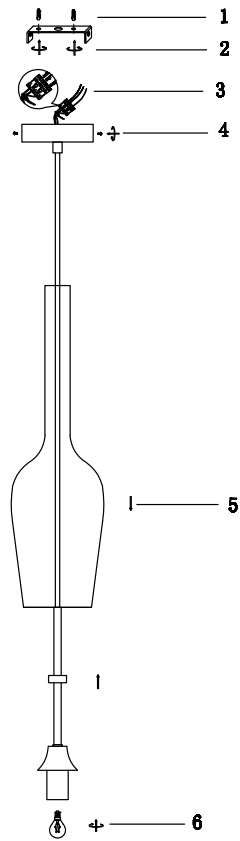

# Instruction

P007-PL-01-W

1 x E14 (40W)

Model: P007-PL-01-W  
Collection: Pendant  
Series: Lacrima

Pendant Lamps