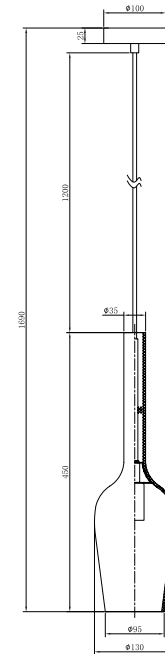

# Instruction

P007-PL-01-W

1 x E14 (40W)

Model: P007-PL-01-W  
Collection: Pendant  
Series: Lacrima

Pendant Lamps