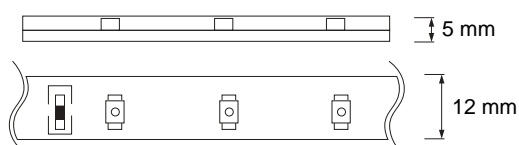

Technical Drawing

Features

- •High Lumen and CRI, Good quality & Constant Current driver.
- •High heat dissipation, low carbon and environmental protection.
- •SMD LED Lamp Base.
- •Very low energy consumption.