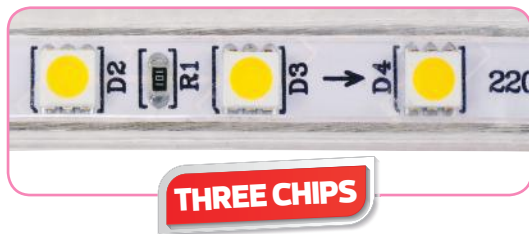

# WATERPROOF LED STRIP

220-240V

Product&Family Code:

081 004 0001

**VOLGA**

3000K

6400K

RED

## Technical Data

Voltage (V)	220-240V
Power (W/m)	6
LED Type	60 pcs 50x50 SMD LED / m
Colour Render Index (Ra)	>Ra70
Colour Temperature (K)	3000K/6400K/RED/GREEN/BLUE
Materials	Silicon
Protection Class	II
Dimmable	No
EEI	A to A++
Warm-up time up to 60 % of the full light output	Instant Full Light
Luminous Flux (lm)	12 Lm / LED
Standart Length:	50m Roll
Rated Life (hrs) ⌚	30.000
IP Rating	65
Power Factor	0.9
Beam Angle	120°
Starting Time	<0.2s
Number of ON-OFF cycling	x25.000