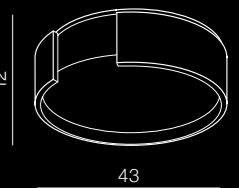

Pavia DIMM

317

new

Pavia 43 LED

- 1 AZ2632 (black)
- 2 AZ2633 (white)

LED 25W 1500lm
3000K dimmable
metal/acrylic