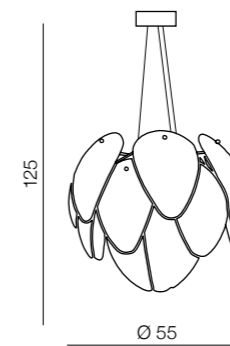

E14 4x 40W  
metal/chrome  
glass/black/white

**Tasos 5**

- 1 AZ0261 (white)
- 2 AZ0981 (black)

E14 5x 40W  
metal/chrome  
glass/black/white

**Tasos 1**

- 1 AZ0260 (white)
- 2 AZ0719 (black)

E14 1x 40W  
metal/chrome  
glass/black/white