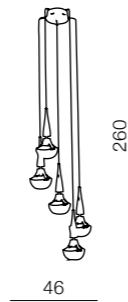

# Tasos

94

1 WHITE

2 BLACK

# Antires

95

1 WHITE

**Tasos 6**

- 1 AZ1883 (white)
- 2 AZ0262 (black)

E14 6x 40W  
metal/chrome  
glass/black/white

**Tasos 4**

- 1 AZ0884 (white)
- 2 AZ0885 (black)

E14 4x 40W  
metal/chrome  
glass/black/white

**Tasos 5**

- 1 AZ0261 (white)
- 2 AZ0981 (black)

E14 5x 40W  
metal/chrome  
glass/black/white

**Tasos 1**

- 1 AZ0260 (white)
- 2 AZ0719 (black)

E14 1x 40W  
metal/chrome  
glass/black/white

**Antires**

AZ0472 (white)  
E27 5x 40W  
metal/chrome/glass