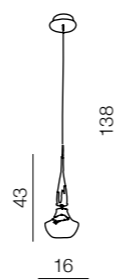

# Antires

95

1 WHITE

**Tasos 6**

- 1 AZ1883 (white)
- 2 AZ0262 (black)

E14 6x 40W  
metal/chrome  
glass/black/white

**Tasos 4**

- 1 AZ0884 (white)
- 2 AZ0885 (black)

E14 4x 40W  
metal/chrome  
glass/black/white

**Tasos 5**

- 1 AZ0261 (white)
- 2 AZ0981 (black)

E14 5x 40W  
metal/chrome  
glass/black/white

**Tasos 1**

- 1 AZ0260 (white)
- 2 AZ0719 (black)

E14 1x 40W  
metal/chrome  
glass/black/white