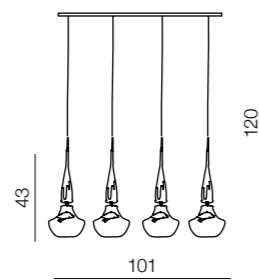

# Antires

95

1 WHITE

**Tasos 6**

- 1 AZ1883 (white)
- 2 AZ0262 (black)

E14 6x 40W  
metal/chrome  
glass/black/white

**Tasos 4**

- 1 AZ0884 (white)
- 2 AZ0885 (black)