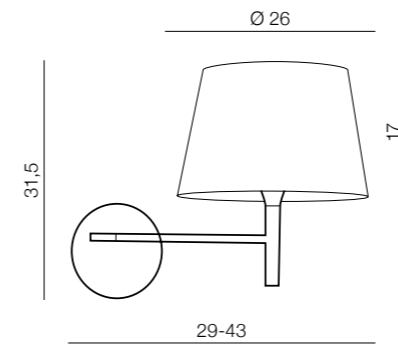

Anna

259

Anna

AZ1519
E27 1x 60W
metal/ fabric
white/black/chrome