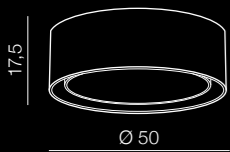

Milo

258

1 BLACK

2 WHITE

3 GREY

Milo

- 1 AZ2317 (black)
- 2 AZ2318 (white)
- 3 AZ2319 (grey)

E27 3x MAX 60W
metal/fabric/acryl