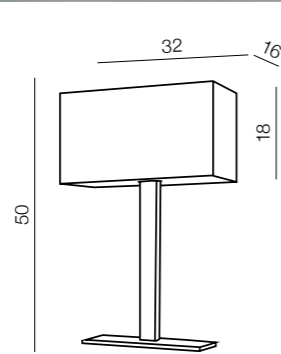

1 WHITE

2 BLACK

Martens Table

- 1 AZ1527 (white)
- 2 AZ1559 (black)

E27 1x Max 60W
metal/ fabric

Martens Floor

LAMP BODY + SHADE
E27 1x Max 60W
metal/ fabric

Lamp bodies