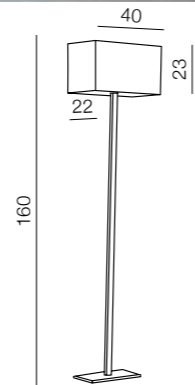

1 WHITE

2 BLACK

Martens Table

- 1 AZ1527 (white)
- 2 AZ1559 (black)

E27 1x Max 60W
metal/ fabric

Martens Floor

LAMP BODY + SHADE
E27 1x Max 60W
metal/ fabric

Lamp bodies

+

Shades

=

Bodies + Shades

Martens Floor

LAMP BODY
AZ1528

+

=