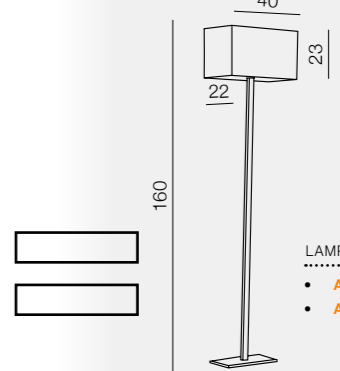

Martens Floor Shade

AZ1561..... (black)

+

=

Martens Floor Shade

AZ1560..... (white)

LAMP BODY + SHADES
• AZ1528 + AZ1561 or
• AZ1528 + AZ1560