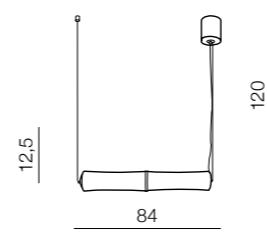

Bamboo floor
AZ1899
 LED 72W 3000K 6120lm
 acryl
 dimmable

Bamboo 2 pendant
AZ1900
 LED 48W 3000K 4080lm
 acryl
 dimmable

Bamboo 3 pendant
AZ1901
 LED 72W 3000K 6120lm
 acryl
 dimmable

Bamboo 4 pendant
AZ1902
 LED 96W 3000K 8160lm
 acryl
 dimmable