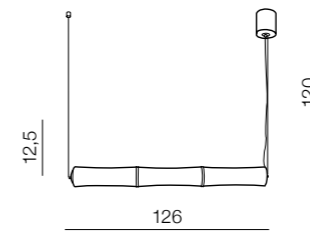

Bamboo 3 pendant
AZ1901
LED 72W 3000K 6120lm
acryl
dimmable