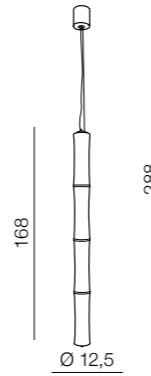

Bamboo floor
AZ1899
 LED 72W 3000K 6120lm
 acryl
 dimmable

Bamboo 2 pendant
AZ1900
 LED 48W 3000K 4080lm
 acryl
 dimmable

Bamboo 3 pendant
AZ1901
 LED 72W 3000K 6120lm
 acryl
 dimmable

Bamboo 4 pendant
AZ1902
 LED 96W 3000K 8160lm
 acryl
 dimmable