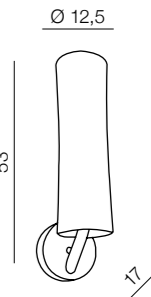

Bamboo wall
AZ2053
LED 24W 3000K 2040lm
no dimmable, no power control
acryl
non dimmable