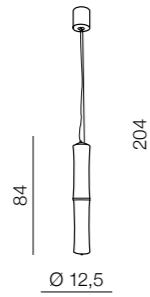

Bamboo floor
AZ1899
 LED 72W 3000K 6120lm
 acryl
 dimmable

Bamboo 2 pendant
AZ1900
 LED 48W 3000K 4080lm
 acryl
 dimmable

Bamboo 3 pendant
AZ1901
 LED 72W 3000K 6120lm
 acryl
 dimmable

Bamboo 4 pendant
AZ1902
 LED 96W 3000K 8160lm
 acryl
 dimmable