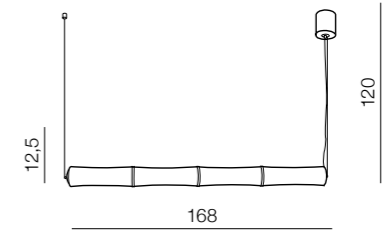

Bamboo 4 pendant
AZ1902
LED 96W 3000K 8160lm
acryl
dimmable