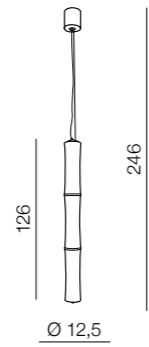

Bamboo floor
AZ1899
 LED 72W 3000K 6120lm
 acryl
 dimmable

Bamboo 2 pendant
AZ1900
 LED 48W 3000K 4080lm
 acryl
 dimmable

Bamboo 3 pendant
AZ1901
 LED 72W 3000K 6120lm
 acryl
 dimmable

Bamboo 4 pendant
AZ1902
 LED 96W 3000K 8160lm
 acryl
 dimmable