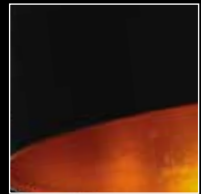

Fabio

170

1 WHITE

2 BLACK

Fabio M

1 **AZ0300** (white/silver)

E27 1x 60W
aluminium/metalbase

Fabio L

2 **AZ0301** (black/gold)

E27 1x 60W
metal/aluminium/paint

Valedo

171

Valedo

AZ0558 LED MULTICOLOR

LED 26W
1020 lm

aluminium/iron/acryl
inside white/outside
sandy black