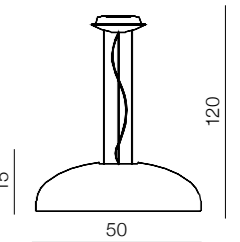

Valedo

171

Valedo

AZ0558 LED MULTICOLOR

LED 26W
1020 lm

aluminium/iron/acryl
inside white/outside
sandy black