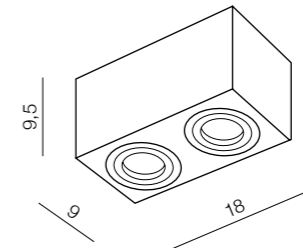

Brant 2 square

- 1 AZ2879 (black)
- 2 AZ2823 (white)

GU10 2x Max. 50W IP44
metal/aluminium