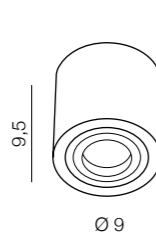

Brant

new 332

IP44

1 CHROME

2 WHITE

Brant

- 1 AZ2691 (chrome)
- 2 AZ2690 (white)

GU10 Max. 50W IP44
metal/aluminium