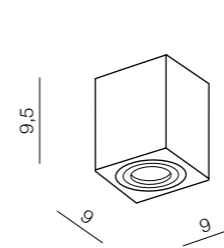

Brant 2

- 1 AZ2817 (chrome)
- 2 AZ2816 (white)

GU10 2x Max. 50W IP44
metal/aluminium

Brant

333 new

IP44

1 BLACK

2 WHITE