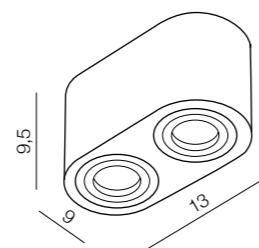

Brant

new 332

IP44

1 CHROME

2 WHITE

Brant

- 1 AZ2691 (chrome)
- 2 AZ2690 (white)

GU10 Max. 50W IP44
metal/aluminium

Brant 2

- 1 AZ2817 (chrome)
- 2 AZ2816 (white)

GU10 2x Max. 50W IP44
metal/aluminium

Brant

333 new

IP44

1 BLACK

2 WHITE

Brant square

- 1 AZ2878 (black)
- 2 AZ2822 (white)

GU10 Max. 50W IP44
metal/aluminium

Brant 2 square

- 1 AZ2879 (black)
- 2 AZ2823 (white)

GU10 2x Max. 50W IP44
metal/aluminium