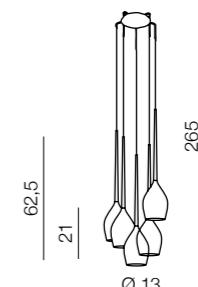

Izza 5

- 1 AZ0311 (shiny white)
- 2 AZ0312 (shiny black)
- 3 AZ1231 (amber)
- 4 AZ1222 (olive)
- **new** 5 AZ2939 (smoky)

E14 5x 40W
metal/glass