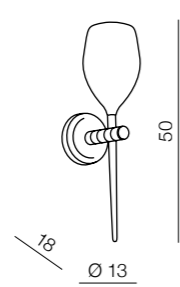

Izza wall

- 1 AZ0099 (shiny white)
- 2 AZ0098 (shiny black)
- 3 AZ1219 (amber)
- 4 AZ1226 (olive)
- **new** 5 AZ2941 (smoky)

G4 1x 40W
metal/glass