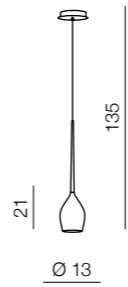

Izza 1

- 1 AZ0131 (shiny white)
- 2 AZ0130 (shiny black)
- 3 AZ1221 (amber)
- 4 AZ1220 (olive)
- **new** 5 AZ2936 (smoky)

E14 1x 40W
metal/glass