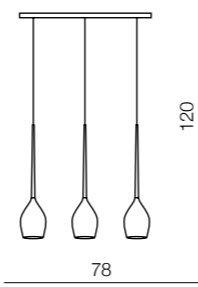

Izza 3

- 1 AZ2322 (amber)
- 2 AZ2323 (olive)
- 3 AZ2321 (shiny black)
- 4 AZ2320 (shiny white)
- **new** 5 AZ2937 (smoky)

E14 3x 40W
metal/glass