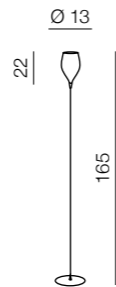

- 1 AZ0099 (shiny white)
- 2 AZ0098 (shiny black)
- 3 AZ1219 (amber)
- 4 AZ1226 (olive)
- new** 5 AZ2941 (smoky)

G4 1x 40W
metal/glass

Izza

- 1 AZ1077 (shiny white)
- 2 AZ1076 (shiny black)
- 3 AZ1078 (amber)
- 4 AZ1079 (olive)