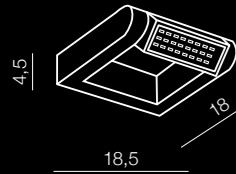

Frame wall

186

1 DARK GRAY

2 BRIGHT GRAY

3 WHITE

Frame wall

- 1 AZ2132 (dark grey)
- 2 AZ2133 (bright grey)
- 3 AZ2134 (white)

LED 8W 800lm IP54
aluminium

Satellite

187

Ø 83,5

Satellite LED

AZ1786

LED 5x 6W

LED 5x 10.8W

LED 1x 26W