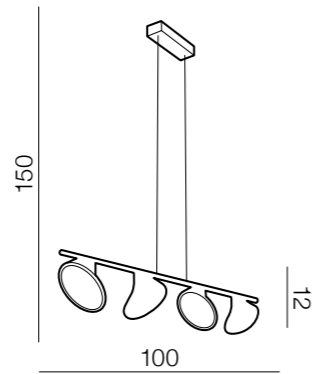

Clamor

new 188

Clamor LED

AZ2696

(black matt)

LED 40W 2800lm 3000K
metal/acryl

Niang

DIMM