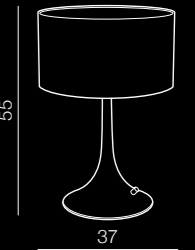

Clamor

new 188

Clamor LED

AZ2696

(black matt)

LED 40W 2800lm 3000K
metal/acryl

Niang

DIMM

189 new

Niang

- 1 **AZ2916** (black)
- 2 **AZ2917** (white)

1x E27 Max 60W
metal/fabric

DIMMER

1 BLACK

2 WHITE