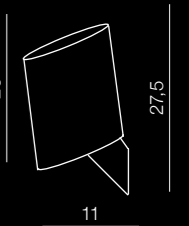

Rosa

107

Rosa

- 1 AZ0144 (black)
- 2 AZ0143 (red)
- 3 AZ0141 (white)
- 4 AZ0142 (orange)

E14 1x 40W
glass/satin nickiel
metal/chrome