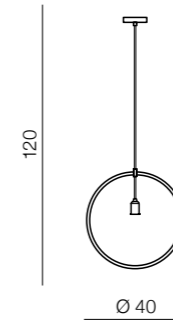

1 BLACK

2 WHITE

**Orbit**

- 1 AZ1657 (black)
- 2 AZ1658 (white)

18x E27 60W  
metal

1 CHROME

2 COPPER

**Krug**