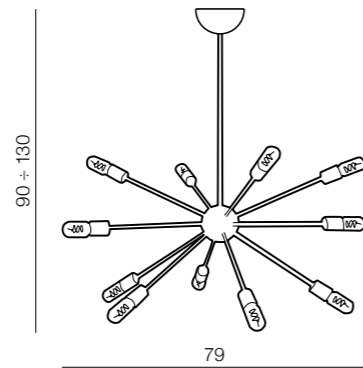

1 BLACK

2 WHITE

**Orbit**

- 1 AZ1657 (black)
- 2 AZ1658 (white)

18x E27 60W  
metal

1 CHROME

2 COPPER

**Krug**

- 1 AZ2112 (chrome)
- 2 AZ2113 (copper)

E27 1x 40W  
aluminium