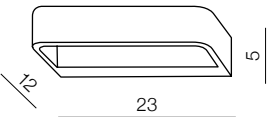

Scatola

302

Scatola LED

AZ0578

LED 12W
720 lm

bulb integrated
aluminium/sandy paint