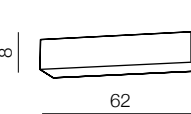

Archo 2C

AZ0328

PL-L 2G11 1x 55W
bulb included
metal/frosted glass
chrome/white