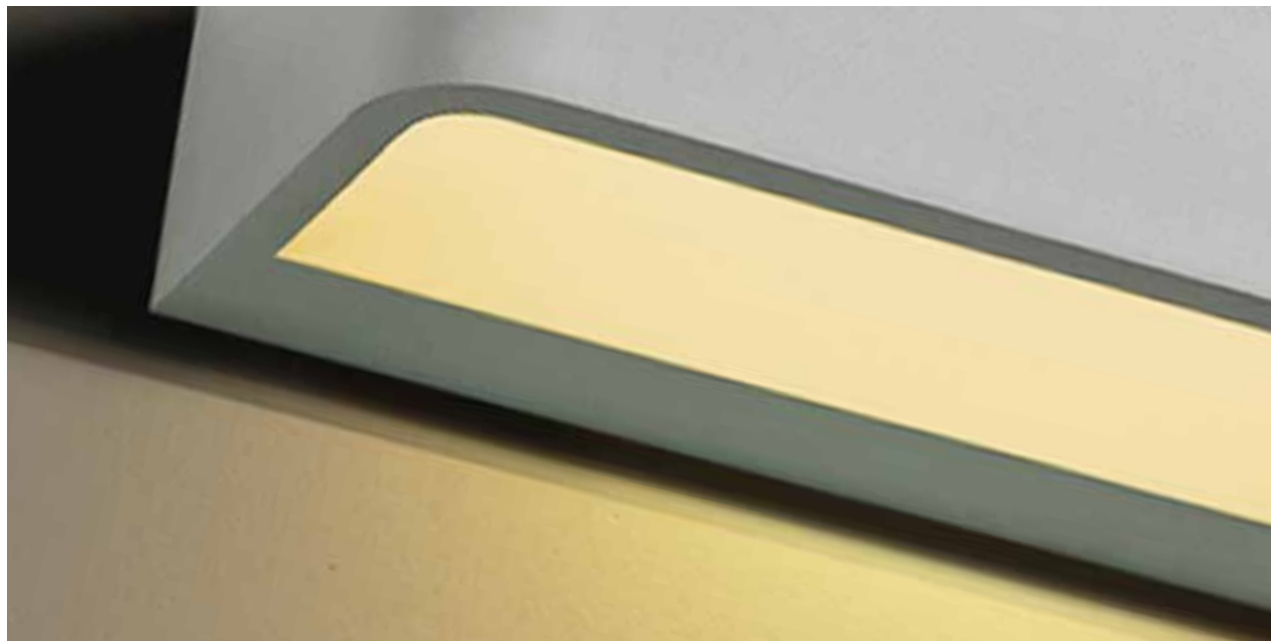

# Scatola

302

**Scatola** LED

**AZ0578**

LED 12W  
720 lm

bulb integrated  
aluminium/sandy paint

# Archo

303

1 ALUMINIUM

2 CHROME

**Archo A**

**AZ0199**

PL-L 2G11 1x 18W  
bulb included  
metal/frosted glass  
aluminium/white

**Archo B**