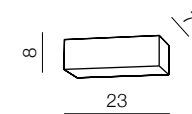

**AZ0200**

PL-L 2G11 1x 36W  
bulb included  
metal/frosted glass  
aluminium/white

**Archo C**

**AZ0201**

PL-L 2G11 1x 55W  
bulb included  
metal/frosted glass  
aluminium/white

**Archo 2A**

**AZ0326**

PL-L 2G11 1x 18W  
bulb included  
metal/frosted glass  
chrome/white