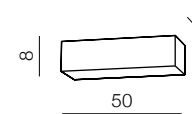

# Archo

303

1 ALUMINIUM

2 CHROME

**Archo A**

**AZ0199**

PL-L 2G11 1x 18W  
bulb included  
metal/frosted glass  
aluminium/white

**Archo B**