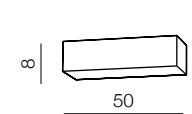

**AZ0200**

PL-L 2G11 1x 36W  
bulb included  
metal/frosted glass  
aluminium/white

**Archo C**

**AZ0201**

PL-L 2G11 1x 55W  
bulb included  
metal/frosted glass  
aluminium/white

**Archo 2A**

**AZ0326**

PL-L 2G11 1x 18W  
bulb included  
metal/frosted glass  
chrome/white