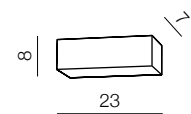

# Archo

303

1 ALUMINIUM

2 CHROME

**Archo A**

**AZ0199**

PL-L 2G11 1x 18W  
bulb included  
metal/frosted glass  
aluminium/white

**Archo B**