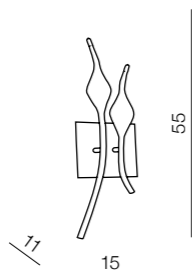

1 CHROME

2 WHITE

3 BLACK

Snake Wall
AZ2569
 (gold)
 G4 2x 20W 12V
 metal/chrome/painting

Snake Pendant
AZ2568
 (gold)
 G4 12x 20W 12V
 metal/chrome/painting

Snake 2 
 1 **AZ0043** (chrome)
 2 **AZ0172** (white)
 3 **AZ1048** (black)
 G4 15x 10W 12V
 metal/chrome/painting

Snake 
 1 **AZ0044** (chrome)
 2 **AZ0045** (white)
 3 **AZ1017** (black)
 G4 12x 20W 12V
 metal/chrome/painting

Snake wall 
 1 **AZ0046** (chrome)
 2 **AZ0047** (white)
 3 **AZ1018** (black)
 G4 2x 20W 12V
 metal/chrome/painting