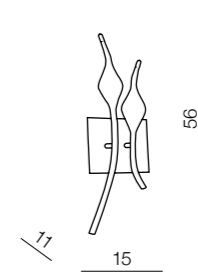

1 CHROME

2 WHITE

3 BLACK

Snake Wall
AZ2569
 (gold)
 G4 2x 20W 12V
 metal/chrome/painting

Snake Pendant
AZ2568
 (gold)
 G4 12x 20W 12V
 metal/chrome/painting

Snake 2 
 1 **AZ0043** (chrome)
 2 **AZ0172** (white)
 3 **AZ1048** (black)
 G4 15x 10W 12V
 metal/chrome/painting

Snake 
 1 **AZ0044** (chrome)
 2 **AZ0045** (white)
 3 **AZ1017** (black)
 G4 12x 20W 12V
 metal/chrome/painting

Snake wall 
 1 **AZ0046** (chrome)
 2 **AZ0047** (white)
 3 **AZ1018** (black)
 G4 2x 20W 12V
 metal/chrome/painting