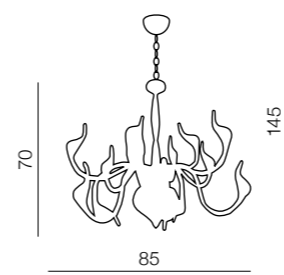

1 CHROME

2 WHITE

3 BLACK

Snake Wall
AZ2569
 (gold)
 G4 2x 20W 12V
 metal/chrome/painting

Snake Pendant
AZ2568
 (gold)
 G4 12x 20W 12V
 metal/chrome/painting

Snake 2 
 1 **AZ0043** (chrome)
 2 **AZ0172** (white)
 3 **AZ1048** (black)
 G4 15x 10W 12V
 metal/chrome/painting

Snake 
 1 **AZ0044** (chrome)
 2 **AZ0045** (white)
 3 **AZ1017** (black)
 G4 12x 20W 12V
 metal/chrome/painting

Snake wall 
 1 **AZ0046** (chrome)
 2 **AZ0047** (white)
 3 **AZ1018** (black)
 G4 2x 20W 12V
 metal/chrome/painting