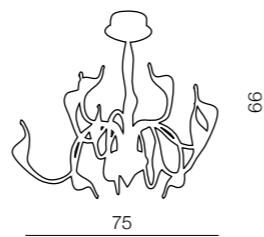

1 CHROME

2 WHITE

3 BLACK

Snake Wall
AZ2569
 (gold)
 G4 2x 20W 12V
 metal/chrome/painting

Snake Pendant
AZ2568
 (gold)
 G4 12x 20W 12V
 metal/chrome/painting

Snake 2 
 1 **AZ0043** (chrome)
 2 **AZ0172** (white)
 3 **AZ1048** (black)
 G4 15x 10W 12V
 metal/chrome/painting

Snake 
 1 **AZ0044** (chrome)
 2 **AZ0045** (white)
 3 **AZ1017** (black)
 G4 12x 20W 12V
 metal/chrome/painting

Snake wall 
 1 **AZ0046** (chrome)
 2 **AZ0047** (white)
 3 **AZ1018** (black)
 G4 2x 20W 12V
 metal/chrome/painting