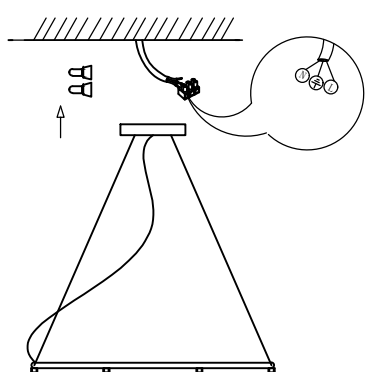

1

4

2

5

3

6

MODEL : 4539/S

Safety precautions:

1. The power do not exceed the prescribed range (rated voltage AC220-240V 50Hz).
2. Please cut off the power supply while replacing the light source and other maintenance operation .
3. The plate fixed on the ceiling must be able to withstand the weight more than 3 times of the object.
4. After installation is complete, check the glass right or not? If it is damaged, it should be replaced immediately.