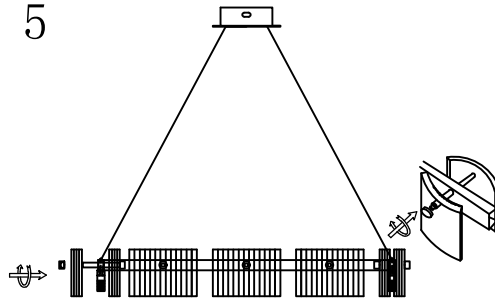

1

4

2

5

3

6

MODEL : 4539/S

Safety precautions:

1. The power do not exceed the prescribed range (rated voltage AC220-240V 50Hz).
2. Please cut off the power supply while replacing the light source and other maintenance operation .
3. The plate fixed on the ceiling must be able to withstand the weight more than 3 times of the object.
4. After installation is complete, check the glass right or not? If it is damaged, it should be replaced immediately.