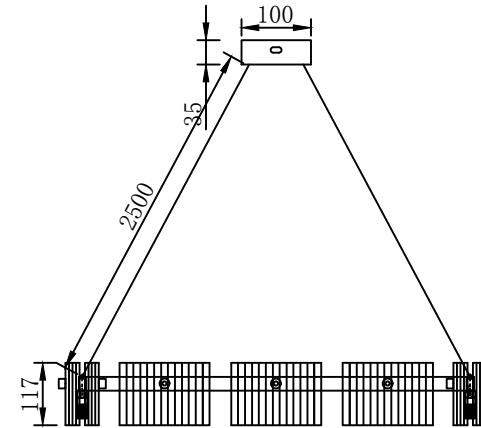

1

4

2

5

3

6

MODEL : 4539/S

Safety precautions:

1. The power do not exceed the prescribed range (rated voltage AC220-240V 50Hz).
2. Please cut off the power supply while replacing the light source and other maintenance operation .
3. The plate fixed on the ceiling must be able to withstand the weight more than 3 times of the object.
4. After installation is complete, check the glass right or not? If it is damaged, it should be replaced immediately.