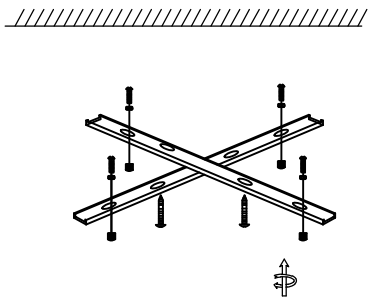

1

4

2

5

3

6

MODEL : 4539/S

Safety precautions:

1. The power do not exceed the prescribed range (rated voltage AC220-240V 50Hz).
2. Please cut off the power supply while replacing the light source and other maintenance operation .
3. The plate fixed on the ceiling must be able to withstand the weight more than 3 times of the object.
4. After installation is complete, check the glass right or not? If it is damaged, it should be replaced immediately.