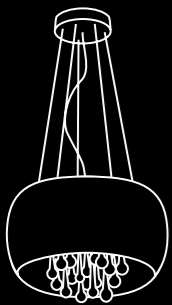

# Buzz

144

22

Ø 50

**Buzz top**

**AZ1646**

(copper)

G9 5x MAX 40W  
glass/crystal/metal

150

Ø 50

**Buzz**

**AZ1646**

(copper)

G9 5x MAX 40W  
glass/crystal/metal

# Astral

145

22

Ø 50

**Astral top**

**AZ1647**

(gold)

G9 5x MAX 40W  
glass/crystal/metal

150

Ø 50

**Astral**

**AZ1647**

(gold)

G9 5x MAX 40W  
glass/crystal/metal