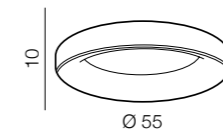

# Sovana CCT

319 new

1 WHITE

2 GREY

3 BLACK

CCT = 2700÷6000K Dimmable Remote Control