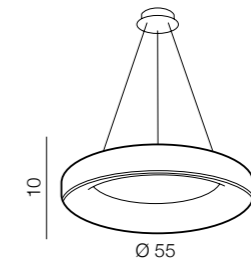

Sovana Pendant 55 CCT LED

- 1 AZ2727 (white)
- 2 AZ2729 (grey)
- 3 AZ2728 (black)

LED 50W 2750lm
3000/6500k dimm
power dimmable
acryl/aluminium