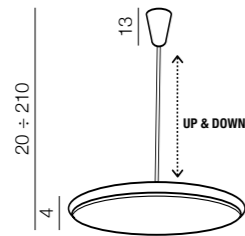

Saturnia 40 LED

- 1 AZ2753 (black) 3000k
- 2 AZ2755 (copper) 3000k
- 3 AZ2757 (chrome) 3000k
- 1 AZ2752 (black) 4000k
- 2 AZ2754 (copper) 4000k
- 3 AZ2756 (chrome) 4000k

LED 30W 1800lm
acryl/metal