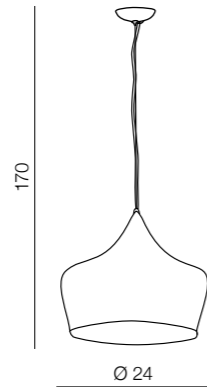

Orient

252

1 WHITE/GOLD

2 BLACK/GOLD

Orient

- 1 AZ1341 (white/gold)
- 2 AZ1406 (black/gold)

1x E27 MAX 60W  
aluminium

Chink