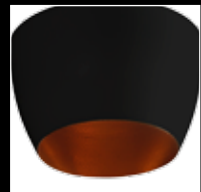

Orient

252

1 WHITE/GOLD

2 BLACK/GOLD

Orient

- 1 AZ1341 (white/gold)
- 2 AZ1406 (black/gold)

1x E27 MAX 60W  
aluminium

Chink

253

1 BLACK/GOLD

2 WHITE/GOLD

Chink

- 1 AZ1407 (black/gold)
- 2 AZ1342 (white/gold)

1x E27 40W  
metal/fabric