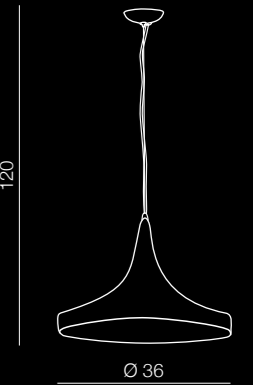

Orient

252

1 WHITE/GOLD

2 BLACK/GOLD

Orient

- 1 AZ1341 (white/gold)
- 2 AZ1406 (black/gold)

1x E27 MAX 60W  
aluminium

Chink

253

1 BLACK/GOLD

2 WHITE/GOLD

Chink

- 1 AZ1407 (black/gold)
- 2 AZ1342 (white/gold)

1x E27 40W  
metal/fabric