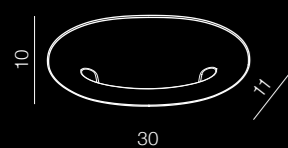

Largo

134

LED

Largo

AZ1701
(satin white)
LED 12W, 720 lm
aluminium IP20

Ray

135

1 CHROME

2 SATIN NICKEL

Ray LED

- 1 AZ1695 (chrome)
- 2 AZ1696 (satin nickel)

LED 28W, 1740 lm
aluminium IP20