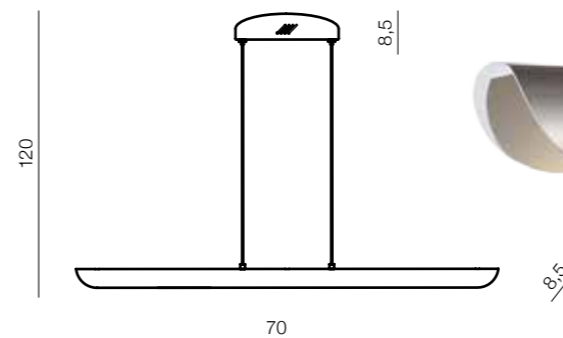

Largo

134

LED

Largo

AZ1701
(satin white)
LED 12W, 720 lm
aluminium IP20

Ray

135

1 CHROME

2 SATIN NICKEL

Ray LED

- 1 AZ1695 (chrome)
- 2 AZ1696 (satin nickel)

LED 28W, 1740 lm
aluminium IP20