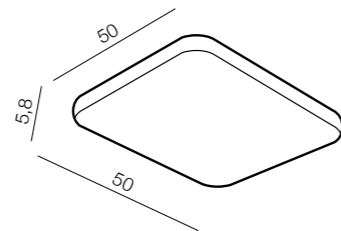

Quadro

50 CCT LED

new

322

1 SILVER

2 BLACK

3 GOLD

CCT = 2700÷6000K Dimmable Remote Control