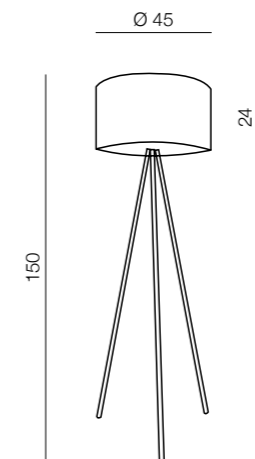

Finn

- 1 AZ1037 (white)
- 2 AZ1039 (black)
- 3 AZ2967 (grey)
- 4 AZ3009 (copper white)
- 5 AZ3010 (copper black)
- 6 AZ3011 (copper grey)

1x E27 60W
metal/fabric