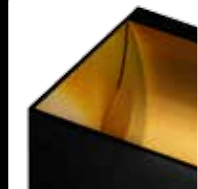

# Mars

192

1 WHITE / GOLD

2 BLACK / GOLD

3 WHITE

4 ALUMINIUM

5 BLACK / BLACK

## Mars wall

- 1 AZ1090 (white/gold)
  - 2 AZ1052 (black/gold)
  - 3 AZ0896 (white)
  - 4 AZ0895 (aluminium)
  - 5 AZ2931 (black/black)
- G9 1x 40W  
metal/aluminium