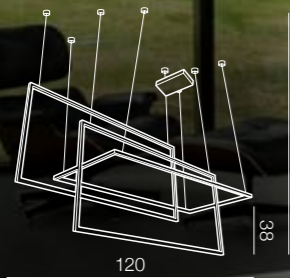

# Metric DIMM

new 78

1 BLACK

2 WHITE

READY DIMM POWER