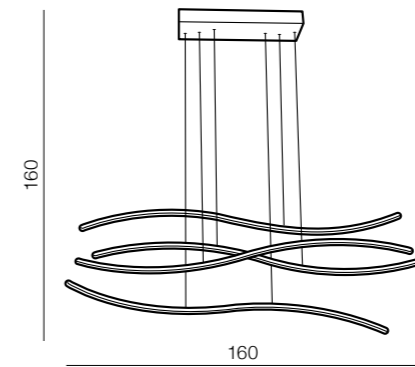

Waves LED

- 1 AZ2912 (black)
- 2 AZ2913 (white)

LED 70W 4900lm 3000K dimmable aluminium/acrylic