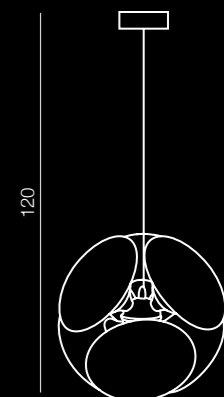

# Angel 2

40

100-140

46

75

LED

Angel 2

AZ1319

(white)

LED 35W + 20W 3850 LUMEN

acryl

# Pills

41

120

Ø 45

Pills 45

AZ0344

E27 5x 40W

metal/chrome/glass white

28

Ø 47

Pills 50 top

AZ0345

E27 6x 40W

metal/chrome/glass white