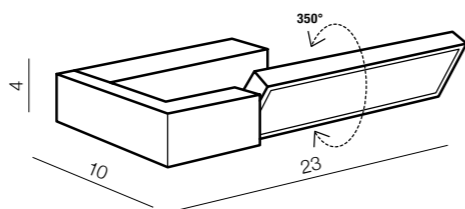

Dalen  
IP44

new 124

Ancona

125

1 WHITE

2 BLACK

Dalen LED

- 1 AZ2960 3000K (white)
- 2 AZ2959 3000K (black)
- 1 AZ2962 4000K (white)
- 2 AZ2961 4000K (black)