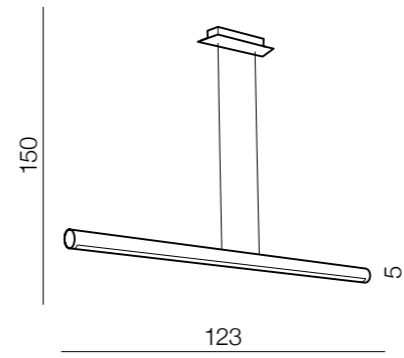

Albero LED

AZ2701
 (natural exotic wood+black)
 LED 50W 3500lm 3000K
 wood/acrylic