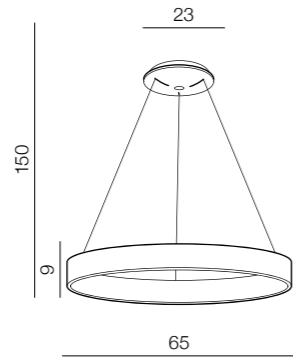

Silvam 65 pendant LED

AZ2699
(natural exotic wood+wh)
LED 50W 3250lm 3000K
wood/acrylic