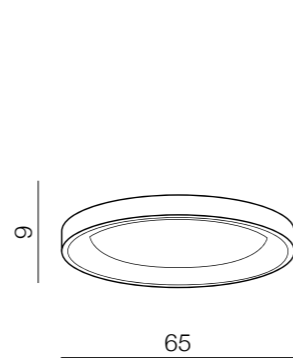

Silvam 65 top LED

AZ2698
(natural exotic wood+wh)
LED 50W 3250lm 3000K
wood/acrylic