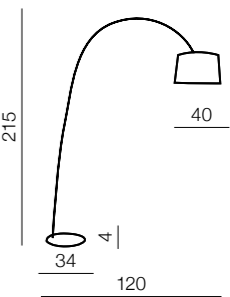

1 SHINY WHITE

2 SHINY BLACK

3 AMBER

4 OLIVE

izza

- 1 **AZ1077** (shiny white)
- 2 **AZ1076** (shiny black)
- 3 **AZ1078** (amber)
- 4 **AZ1079** (olive)

E14 1x 40W
metal/glass

Ariana