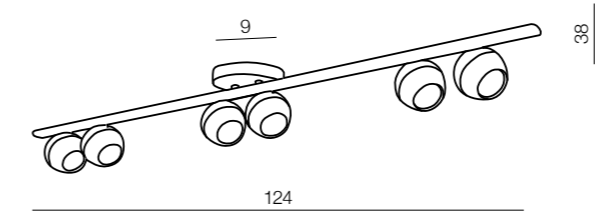

Pera

308

* BULB NOT INCLUDED

- 1 AZ1244 (sand white)
- 2 AZ1245 (sand grey)

1x GU10 *
aluminium

- 1 AZ1247 (sand white)
- 2 AZ1248 (sand grey)

2x GU10 *
aluminium

- 1 AZ1250 (sand white)
- 2 AZ1251 (sand grey)
- 3 AZ1252 (aluminium)

3x GU10 *
aluminium

- 1 AZ1254 (sand white)
- 2 AZ1255 (sand grey)
- 3 AZ1253 (aluminium)

3x GU10 *
aluminium

Pera 6

- 1 AZ1256 (sand white)
- 2 AZ1257 (sand grey)

6x GU10 *
aluminium

Pera

309