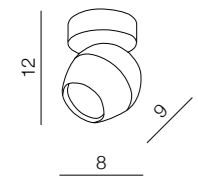

Pera

308

1 WHITE

2 GRAY

3 ALU

* BULB NOT INCLUDED

Pera 1

- 1 AZ1244 (sand white)
- 2 AZ1245 (sand grey)