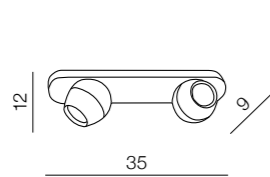

Pera 2

- 1 AZ1247 (sand white)
- 2 AZ1248 (sand grey)

2x GU10 *
aluminium