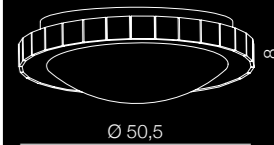

AZ1593

(chrome)
LED 36W 2160lm
metal/glass