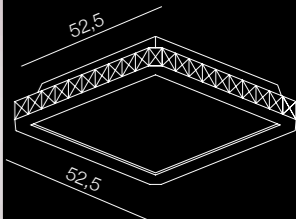

(chrome)
G9 5x MAX 40W
glass/metal/aluminium

Gallant 50 Square

AZ1595

(chrome)
LED 36W 2160lm
metal/glass

Gallant 38 Round

AZ1592

(chrome)
LED 24W 1440lm
metal/glass

Gallant 38 Square