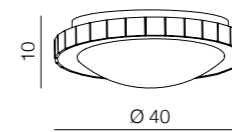

(chrome)
G9 5x MAX 40W
glass/metal/aluminium

Gallant 50 Square

AZ1595

(chrome)
LED 36W 2160lm
metal/glass

Gallant 38 Round

AZ1592

(chrome)
LED 24W 1440lm
metal/glass

Gallant 38 Square