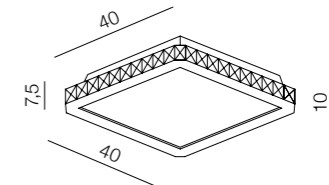

(chrome)
G9 5x MAX 40W
glass/metal/aluminium

Gallant 50 Square

AZ1595

(chrome)
LED 36W 2160lm
metal/glass

Gallant 38 Round

AZ1592

(chrome)
LED 24W 1440lm
metal/glass

Gallant 38 Square