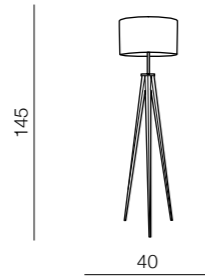

Sintra

196

1 BLACK

2 WHITE

3 GREY

Sintra chrome

- 1 AZ2410 (black)
- 2 AZ2412 (white)
- 3 AZ2411 (grey)

E27 1x MAX 60W
metal/fabric