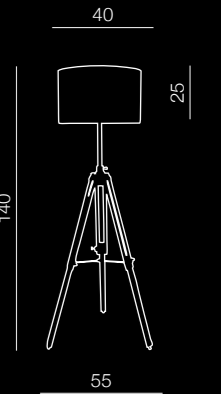

Sintra

196

1 BLACK

2 WHITE

3 GREY

Sintra chrome

- 1 AZ2410 (black)
- 2 AZ2412 (white)
- 3 AZ2411 (grey)

E27 1x MAX 60W
metal/fabric

Cinema

197

Cinema

AZ0009

E27 1x 60W
metal/chrome
wood/fabric/black