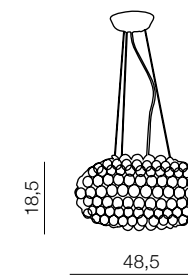

**Acrylio wall**

**AZ0052**

R7S 1x 100W  
acryl/glass  
clear/white

**Acrylio table**

**AZ1099**

R7S 1x 100W  
metal/acryl/glass  
white/clear/white

**Acrylio 50 top**

**AZ0053**

R7S 1x 200W  
acryl/glass  
clear/white

**Acrylio 70 top**

**AZ0054**

R7S 1x 300W  
acryl/glass  
clear/white

**Acrylio 40**

**AZ0057**

R7S 1x 100W  
metal/acryl/glass  
chrome/clear/white

**Acrylio 50**