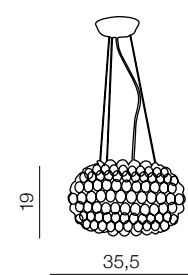

**Acrylio wall**

**AZ0052**

R7S 1x 100W  
acryl/glass  
clear/white

**Acrylio table**

**AZ1099**

R7S 1x 100W  
metal/acryl/glass  
white/clear/white

**Acrylio 50 top**

**AZ0053**

R7S 1x 200W  
acryl/glass  
clear/white

**Acrylio 70 top**

**AZ0054**

R7S 1x 300W  
acryl/glass  
clear/white

**Acrylio 40**

**AZ0057**

R7S 1x 100W  
metal/acryl/glass  
chrome/clear/white

**Acrylio 50**