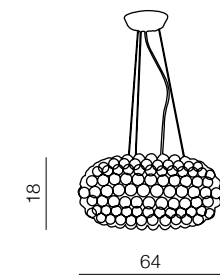

AZ0052

R7S 1x 100W
acryl/glass
clear/white

AZ1099

R7S 1x 100W
metal/acryl/glass
white/clear/white

AZ0053

R7S 1x 200W
acryl/glass
clear/white

AZ0054

R7S 1x 300W
acryl/glass
clear/white

AZ0057

R7S 1x 100W
metal/acryl/glass
chrome/clear/white

AZ0058

R7S 1x 200W
metal/acryl/glass
chrome/clear/white

Acrylio 70

AZ0059

R7S 1x 300W
metal/acryl/glass
chrome/clear/white