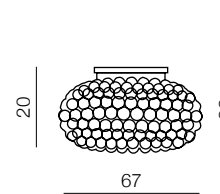

**Acrylio wall**

**AZ0052**

R7S 1x 100W  
acryl/glass  
clear/white

**Acrylio table**

**AZ1099**

R7S 1x 100W  
metal/acryl/glass  
white/clear/white

**Acrylio 50 top**

**AZ0053**

R7S 1x 200W  
acryl/glass  
clear/white

**Acrylio 70 top**

**AZ0054**

R7S 1x 300W  
acryl/glass  
clear/white

**Acrylio 40**

**AZ0057**

R7S 1x 100W  
metal/acryl/glass  
chrome/clear/white

**Acrylio 50**