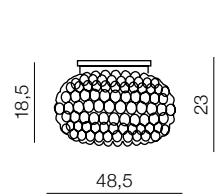

**Acrylio wall**

**AZ0052**

R7S 1x 100W  
acryl/glass  
clear/white

**Acrylio table**

**AZ1099**

R7S 1x 100W  
metal/acryl/glass  
white/clear/white

**Acrylio 50 top**

**AZ0053**