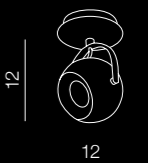

Gulia wall
1 **AZ1346** (chrome)
2 **AZ1234** (white)
3 **AZ1235** (black)
1x GU10 MAX 50W *
sand black/chrome/sand white