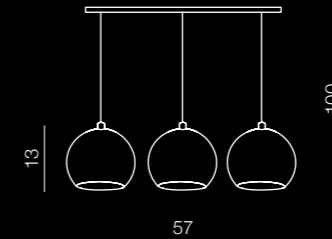

Gulia

1 CHROME

2 WHITE

3 BLACK

\* bulb not included

**Gulia 1**  
 1 **AZ0641** (chrome)  
 2 **AZ0642** (white)  
 3 **AZ0630** (black)  
 1x GU10 MAX 50W \*  
 metal/chrome/balistic glass

**Gulia 3**  
 1 **AZ0637** (chrome)  
 2 **AZ0638** (white)  
 3 **AZ0743** (black)  
 3x GU10 MAX 50W \*  
 metal/chrome/balistic glass

**Gulia 7**  
 1 **AZ0877** (chrome)  
 2 **AZ0635** (black)  
 7x GU10 MAX 50W \*  
 metal/chrome/balistic glass

**Gulia wall**  
 1 **AZ1346** (chrome)  
 2 **AZ1234** (white)  
 3 **AZ1235** (black)  
 1x GU10 MAX 50W \*  
 sand black/chrome/sand white