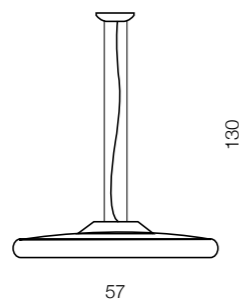

**Snello 57 LED**  
**AZ1268**  
 LED 40W 4400 lm  
 metal/acryl

**Snello 57 LED**  
**AZ1432 (RC)**  
 LED 40W 4400 lm  
 metal/acryl

**Snello 72 LED**  
**AZ1270**  
 LED 60W 5700 lm  
 metal/acryl

**Snello 82 LED**  
**AZ1271**  
 LED 75W 6900 lm  
 metal/acryl

Gulia

1 CHROME

2 WHITE

3 BLACK

\* bulb not included

**Gulia 1**  
 1 **AZ0641** (chrome)  
 2 **AZ0642** (white)  
 3 **AZ0630** (black)  
 1x GU10 MAX 50W \*  
 metal/chrome/balistic glass

**Gulia 3**  
 1 **AZ0637** (chrome)  
 2 **AZ0638** (white)  
 3 **AZ0743** (black)  
 3x GU10 MAX 50W \*  
 metal/chrome/balistic glass

**Gulia 7**  
 1 **AZ0877** (chrome)  
 2 **AZ0635** (black)  
 7x GU10 MAX 50W \*  
 metal/chrome/balistic glass

**Gulia wall**  
 1 **AZ1346** (chrome)  
 2 **AZ1234** (white)  
 3 **AZ1235** (black)  
 1x GU10 MAX 50W \*  
 sand black/chrome/sand white