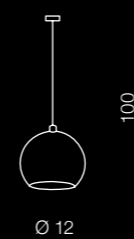

Gulia

1 CHROME

2 WHITE

3 BLACK

\* bulb not included

**Gulia 1**  
 1 **AZ0641** (chrome)  
 2 **AZ0642** (white)  
 3 **AZ0630** (black)  
 1x GU10 MAX 50W \*  
 metal/chrome/balistic glass

**Gulia 3**  
 1 **AZ0637** (chrome)  
 2 **AZ0638** (white)  
 3 **AZ0743** (black)  
 3x GU10 MAX 50W \*  
 metal/chrome/balistic glass

**Gulia 7**  
 1 **AZ0877** (chrome)  
 2 **AZ0635** (black)  
 7x GU10 MAX 50W \*  
 metal/chrome/balistic glass

**Gulia wall**  
 1 **AZ1346** (chrome)  
 2 **AZ1234** (white)  
 3 **AZ1235** (black)  
 1x GU10 MAX 50W \*  
 sand black/chrome/sand white