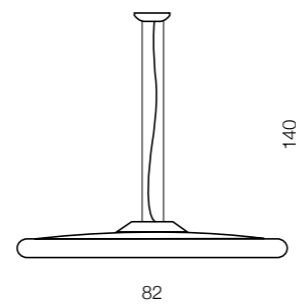

**Snello 57 LED**  
**AZ1268**  
 LED 40W 4400 lm  
 metal/acryl

**Snello 57 LED**  
**AZ1432 (RC)**  
 LED 40W 4400 lm  
 metal/acryl

**Snello 72 LED**  
**AZ1270**  
 LED 60W 5700 lm  
 metal/acryl

**Snello 82 LED**  
**AZ1271**  
 LED 75W 6900 lm  
 metal/acryl

Gulia

1 CHROME

2 WHITE

3 BLACK

\* bulb not included

**Gulia 1**  
 1 **AZ0641** (chrome)  
 2 **AZ0642** (white)  
 3 **AZ0630** (black)  
 1x GU10 MAX 50W \*  
 metal/chrome/balistic glass

**Gulia 3**  
 1 **AZ0637** (chrome)  
 2 **AZ0638** (white)  
 3 **AZ0743** (black)  
 3x GU10 MAX 50W \*  
 metal/chrome/balistic glass

**Gulia 7**  
 1 **AZ0877** (chrome)  
 2 **AZ0635** (black)  
 7x GU10 MAX 50W \*  
 metal/chrome/balistic glass

**Gulia wall**  
 1 **AZ1346** (chrome)  
 2 **AZ1234** (white)  
 3 **AZ1235** (black)  
 1x GU10 MAX 50W \*  
 sand black/chrome/sand white