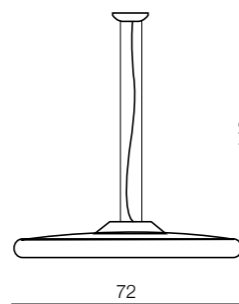

**Snello 57 LED**  
**AZ1268**  
 LED 40W 4400 lm  
 metal/acryl

**Snello 57 LED**  
**AZ1432 (RC)**  
 LED 40W 4400 lm  
 metal/acryl

**Snello 72 LED**  
**AZ1270**  
 LED 60W 5700 lm  
 metal/acryl

**Snello 82 LED**  
**AZ1271**  
 LED 75W 6900 lm  
 metal/acryl

Gulia

1 CHROME

2 WHITE

3 BLACK

\* bulb not included

**Gulia 1**  
 1 **AZ0641** (chrome)  
 2 **AZ0642** (white)  
 3 **AZ0630** (black)  
 1x GU10 MAX 50W \*  
 metal/chrome/balistic glass

**Gulia 3**  
 1 **AZ0637** (chrome)  
 2 **AZ0638** (white)  
 3 **AZ0743** (black)  
 3x GU10 MAX 50W \*  
 metal/chrome/balistic glass

**Gulia 7**  
 1 **AZ0877** (chrome)  
 2 **AZ0635** (black)  
 7x GU10 MAX 50W \*  
 metal/chrome/balistic glass

**Gulia wall**  
 1 **AZ1346** (chrome)  
 2 **AZ1234** (white)  
 3 **AZ1235** (black)  
 1x GU10 MAX 50W \*  
 sand black/chrome/sand white