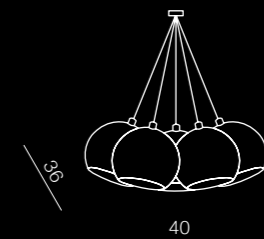

Gulia

1 CHROME

2 WHITE

3 BLACK

\* bulb not included

**Gulia 1**  
 1 **AZ0641** (chrome)  
 2 **AZ0642** (white)  
 3 **AZ0630** (black)  
 1x GU10 MAX 50W \*  
 metal/chrome/balistic glass

**Gulia 3**  
 1 **AZ0637** (chrome)  
 2 **AZ0638** (white)  
 3 **AZ0743** (black)  
 3x GU10 MAX 50W \*  
 metal/chrome/balistic glass

**Gulia 7**  
 1 **AZ0877** (chrome)  
 2 **AZ0635** (black)  
 7x GU10 MAX 50W \*  
 metal/chrome/balistic glass

**Gulia wall**  
 1 **AZ1346** (chrome)  
 2 **AZ1234** (white)  
 3 **AZ1235** (black)  
 1x GU10 MAX 50W \*  
 sand black/chrome/sand white