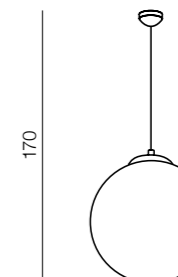

Strato

172

Strato A

AZ0197
T5 1x 22W
steel/tempered glass
white

Strato B

AZ0198
T5 1x 32W+1x 22W
acryl/glass/chrome steel
/tempered glass
white

White ball

173

White Ball 20

AZ1325
(white)
E27 1x MAX 40W
glass/metal chrome

White Ball 25

AZ2515
(white)
E27 1x MAX 40W
glass/metal chrome

White Ball 30

AZ2516
(white)
E27 1x MAX 40W
glass/metal chrome

White Ball 40

AZ1328
(white)
E27 1x MAX 40W
glass/metal chrome

White Ball 50

AZ1329
(white)
E27 1x MAX 40W
glass/metal chrome