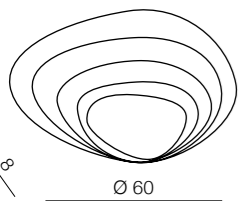

Strato

172

Strato A

AZ0197
T5 1x 22W
steel/tempered glass
white

Strato B

AZ0198
T5 1x 32W+1x 22W
acryl/glass/chrome steel
/tempered glass
white

White ball

173

White Ball 20

AZ1325
(white)
E27 1x MAX 40W
glass/metal chrome

White Ball 25

AZ2515
(white)
E27 1x MAX 40W
glass/metal chrome

White Ball 30

AZ2516
(white)
E27 1x MAX 40W
glass/metal chrome

White Ball 40

AZ1328
(white)
E27 1x MAX 40W
glass/metal chrome