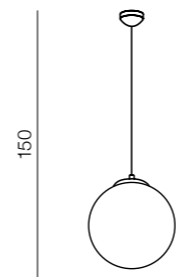

Strato

172

Strato A

AZ0197
T5 1x 22W
steel/tempered glass
white

Strato B

AZ0198
T5 1x 32W+1x 22W
acryl/glass/chrome steel
/tempered glass
white

White ball

173

White Ball 20

AZ1325
(white)
E27 1x MAX 40W
glass/metal chrome

White Ball 25

AZ2515
(white)
E27 1x MAX 40W
glass/metal chrome

White Ball 30

AZ2516
(white)
E27 1x MAX 40W
glass/metal chrome

White Ball 40

AZ1328
(white)
E27 1x MAX 40W
glass/metal chrome

White Ball 50

AZ1329
(white)
E27 1x MAX 40W
glass/metal chrome