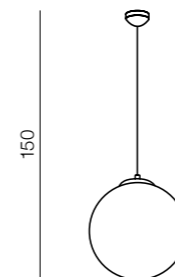

Strato

172

Strato A

AZ0197
T5 1x 22W
steel/tempered glass
white

Strato B

AZ0198
T5 1x 32W+1x 22W
acryl/glass/chrome steel
/tempered glass
white

White ball

173

White Ball 20

AZ1325
(white)
E27 1x MAX 40W
glass/metal chrome

White Ball 25

AZ2515
(white)
E27 1x MAX 40W
glass/metal chrome

White Ball 30

AZ2516
(white)
E27 1x MAX 40W
glass/metal chrome

White Ball 40

AZ1328
(white)
E27 1x MAX 40W
glass/metal chrome

White Ball 50

AZ1329
(white)
E27 1x MAX 40W
glass/metal chrome