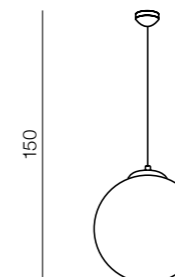

Strato

172

Strato A

AZ0197
T5 1x 22W
steel/tempered glass
white

Strato B

AZ0198
T5 1x 32W+1x 22W
acryl/glass/chrome steel
/tempered glass
white

White ball

173

White Ball 20

AZ1325
(white)
E27 1x MAX 40W
glass/metal chrome

White Ball 25

AZ2515
(white)
E27 1x MAX 40W
glass/metal chrome

White Ball 30

AZ2516
(white)
E27 1x MAX 40W
glass/metal chrome

White Ball 40

AZ1328
(white)
E27 1x MAX 40W
glass/metal chrome

White Ball 50

AZ1329
(white)
E27 1x MAX 40W
glass/metal chrome