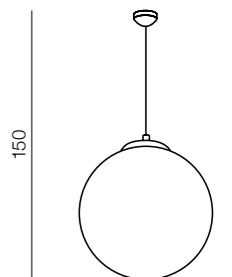

Strato

172

Strato A

AZ0197
T5 1x 22W
steel/tempered glass
white

Strato B

AZ0198
T5 1x 32W+1x 22W
acryl/glass/chrome steel
/tempered glass
white

White ball

173

White Ball 20

AZ1325
(white)
E27 1x MAX 40W
glass/metal chrome

White Ball 25

AZ2515
(white)
E27 1x MAX 40W
glass/metal chrome

White Ball 30

AZ2516
(white)
E27 1x MAX 40W
glass/metal chrome

White Ball 40

AZ1328
(white)
E27 1x MAX 40W
glass/metal chrome

White Ball 50

AZ1329
(white)
E27 1x MAX 40W
glass/metal chrome