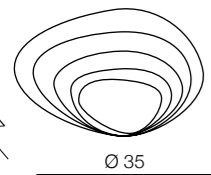

Strato

172

Strato A

AZ0197
T5 1x 22W
steel/tempered glass
white

Strato B

AZ0198
T5 1x 32W+1x 22W
acryl/glass/chrome steel
/tempered glass
white

White ball

173