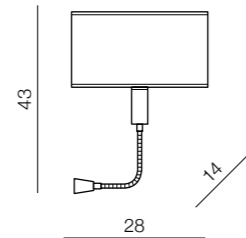

**Amadeo Square**  
LAMP BODY + SQUARE SHADE  
E27 1x MAX 40W  
metal/fabric

**Amadeo Oval**  
LAMP BODY + OVAL SHADE  
E27 1x MAX 40W  
metal/fabric

**Amadeo Square Led**  
LAMP BODY LED + SQUARE SHADE  
E27 1x MAX 40W + LED 3W  
metal/fabric

**Amadeo Oval Led**  
LAMP BODY LED + OVAL SHADE  
E27 1x MAX 40W + LED 3W  
metal/fabric

Lamp bodies + Shades = Bodies + Shades

**Amadeo**  
LAMP BODY  
AZ2419

+

**Amadeo shade oval**  
AZ2421..... (white)