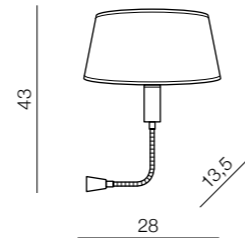

**Amadeo Square**  
LAMP BODY + SQUARE SHADE  
E27 1x MAX 40W  
metal/fabric

**Amadeo Oval**  
LAMP BODY + OVAL SHADE  
E27 1x MAX 40W  
metal/fabric

**Amadeo Square Led**  
LAMP BODY LED + SQUARE SHADE  
E27 1x MAX 40W + LED 3W  
metal/fabric

**Amadeo Oval Led**  
LAMP BODY LED + OVAL SHADE  
E27 1x MAX 40W + LED 3W  
metal/fabric

Lamp bodies + Shades = Bodies + Shades

**Amadeo**  
LAMP BODY  
AZ2419

+

**Amadeo shade oval**  
AZ2421..... (white)