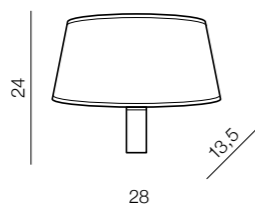

**Amadeo Square**  
LAMP BODY + SQUARE SHADE  
E27 1x MAX 40W  
metal/fabric

**Amadeo Oval**  
LAMP BODY + OVAL SHADE  
E27 1x MAX 40W  
metal/fabric

**Amadeo Square Led**  
LAMP BODY LED + SQUARE SHADE  
E27 1x MAX 40W + LED 3W  
metal/fabric

**Amadeo Oval Led**  
LAMP BODY LED + OVAL SHADE  
E27 1x MAX 40W + LED 3W  
metal/fabric

Lamp bodies + Shades = Bodies + Shades

**Amadeo**  
LAMP BODY  
AZ2419

+

**Amadeo shade oval**  
AZ2421..... (white)