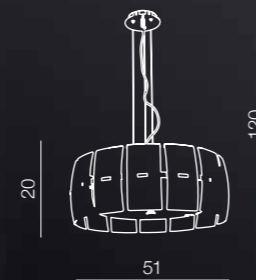

Taurus 2

- 1 AZ0190 (black)
- 2 AZ0191 (white)

E27 4x 40W
glass/chrome

Spell

153

1 WHITE

2 BLACK

3 FRANCE GOLD

4 CHROME

Spell

- 1 AZ0287 (white)
- 2 AZ0288 (black)
- 3 AZ0286 (france gold)
- 4 AZ0285 (chrome)

E27 1x 60W
aluminium/iron
metal/chrome