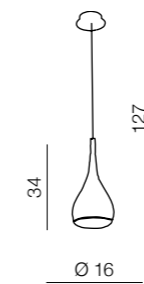

Taurus 2

- 1 AZ0190 (black)
- 2 AZ0191 (white)

E27 4x 40W
glass/chrome

Spell

153

1 WHITE

2 BLACK

3 FRANCE GOLD

4 CHROME

Spell

- 1 AZ0287 (white)
- 2 AZ0288 (black)
- 3 AZ0286 (france gold)
- 4 AZ0285 (chrome)

E27 1x 60W
aluminium/iron
metal/chrome