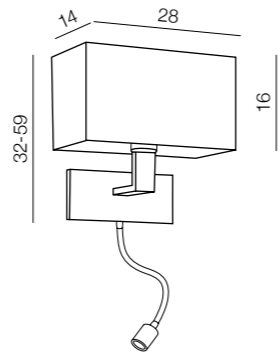

1 WHITE

2 BLACK

Martens Wall

- 1 AZ1525 (white)
- 2 AZ1556 (black)

E27 1x Max 60W
metal/ fabric

Martens Wall LED

- 1 AZ1526 (white)
- 2 AZ1558 (black)

E27 1x Max 60W / LED 1x Max 1W 84 LM
bulb integrated - metal/ fabric