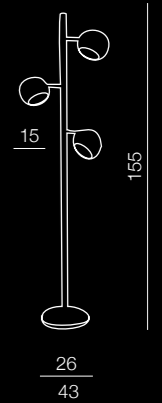

1 WHITE

2 BLACK

Martens Wall

- 1 AZ1525 (white)
- 2 AZ1556 (black)

E27 1x Max 60W
metal/ fabric

Martens Wall LED

- 1 AZ1526 (white)
- 2 AZ1558 (black)

E27 1x Max 60W / LED 1x Max 1W 84 LM
bulb integrated - metal/ fabric

Trinton

AZ0024

E14 3x 40W
metal
chrome