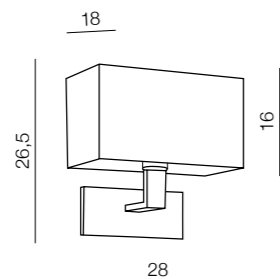

1 WHITE

2 BLACK

Martens Wall

- 1 AZ1525 (white)
- 2 AZ1556 (black)

E27 1x Max 60W
metal/ fabric

Martens Wall LED

- 1 AZ1526 (white)
- 2 AZ1558 (black)

E27 1x Max 60W / LED 1x Max 1W 84 LM
bulb integrated - metal/ fabric